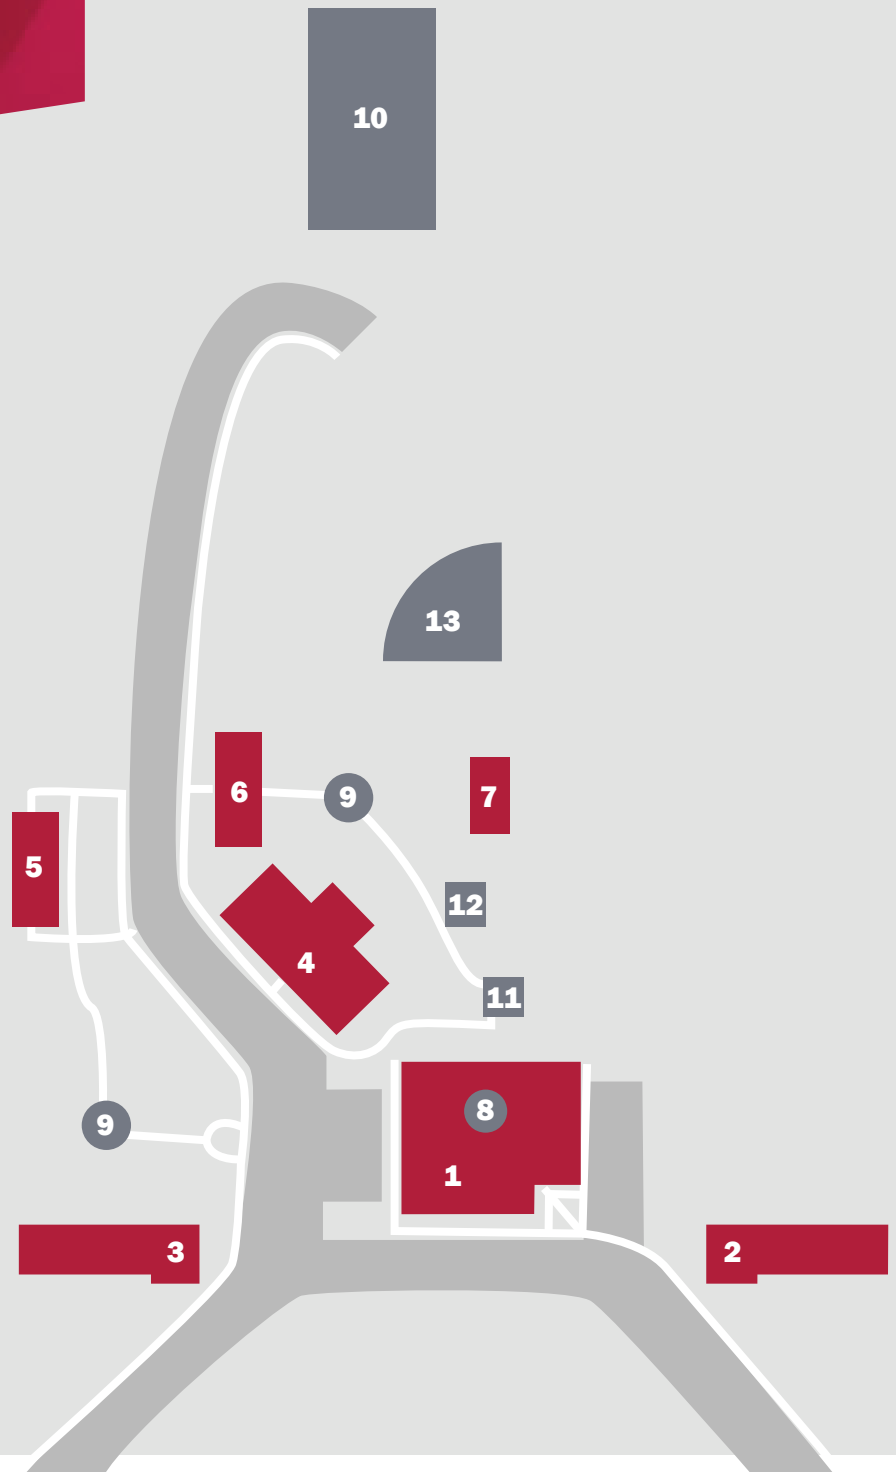

Campus Map

If you have any questions you can come by the admissions office, located inside Pelfrey Hall or give us a call at 888.263.3900

To visit campus, cccb.edu/campusvisit

View our campus online, cccb.edu/virtualtour

-  Parking
-  Sidewalks
-  Sports and Recreation
-  Main Buildings

Main Buildings

1. Pelfrey Hall
2. Lang Hall
3. Spurling Hall
4. Reese Resource Center
5. Foundation Hall
6. Walton Student Center
7. Maintenance Building

Sports and Recreation

8. Ferneau Center
9. Gazebos
10. Saints Soccer
11. Outdoor Dining
12. Sand Volleyball
13. Baseball Field